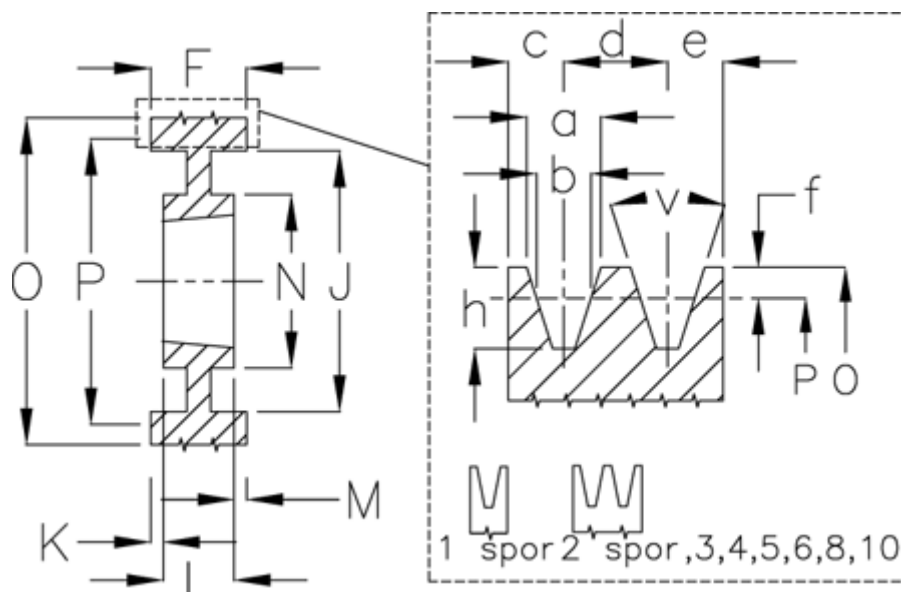

Article number: 604113028006

Description: V-belt pulley SPZ 280/6 TL2517

Measures

a	= 9.7	F	= 76	Number of grooves	= 6
b	= 8.5	For bush	= 2517	O	= 284.0
Bush \varnothing max	= 60	h	= 11.0	P	= 280
c	= 8.0	J	= 251	Type	= SPZ
d	= 12.0	K	= 15,5	v (degrees)	= 38
e	= 8.0	L	= 45		
E	= 15	m	= 15,5		
f	= 2.0	N	= 124		